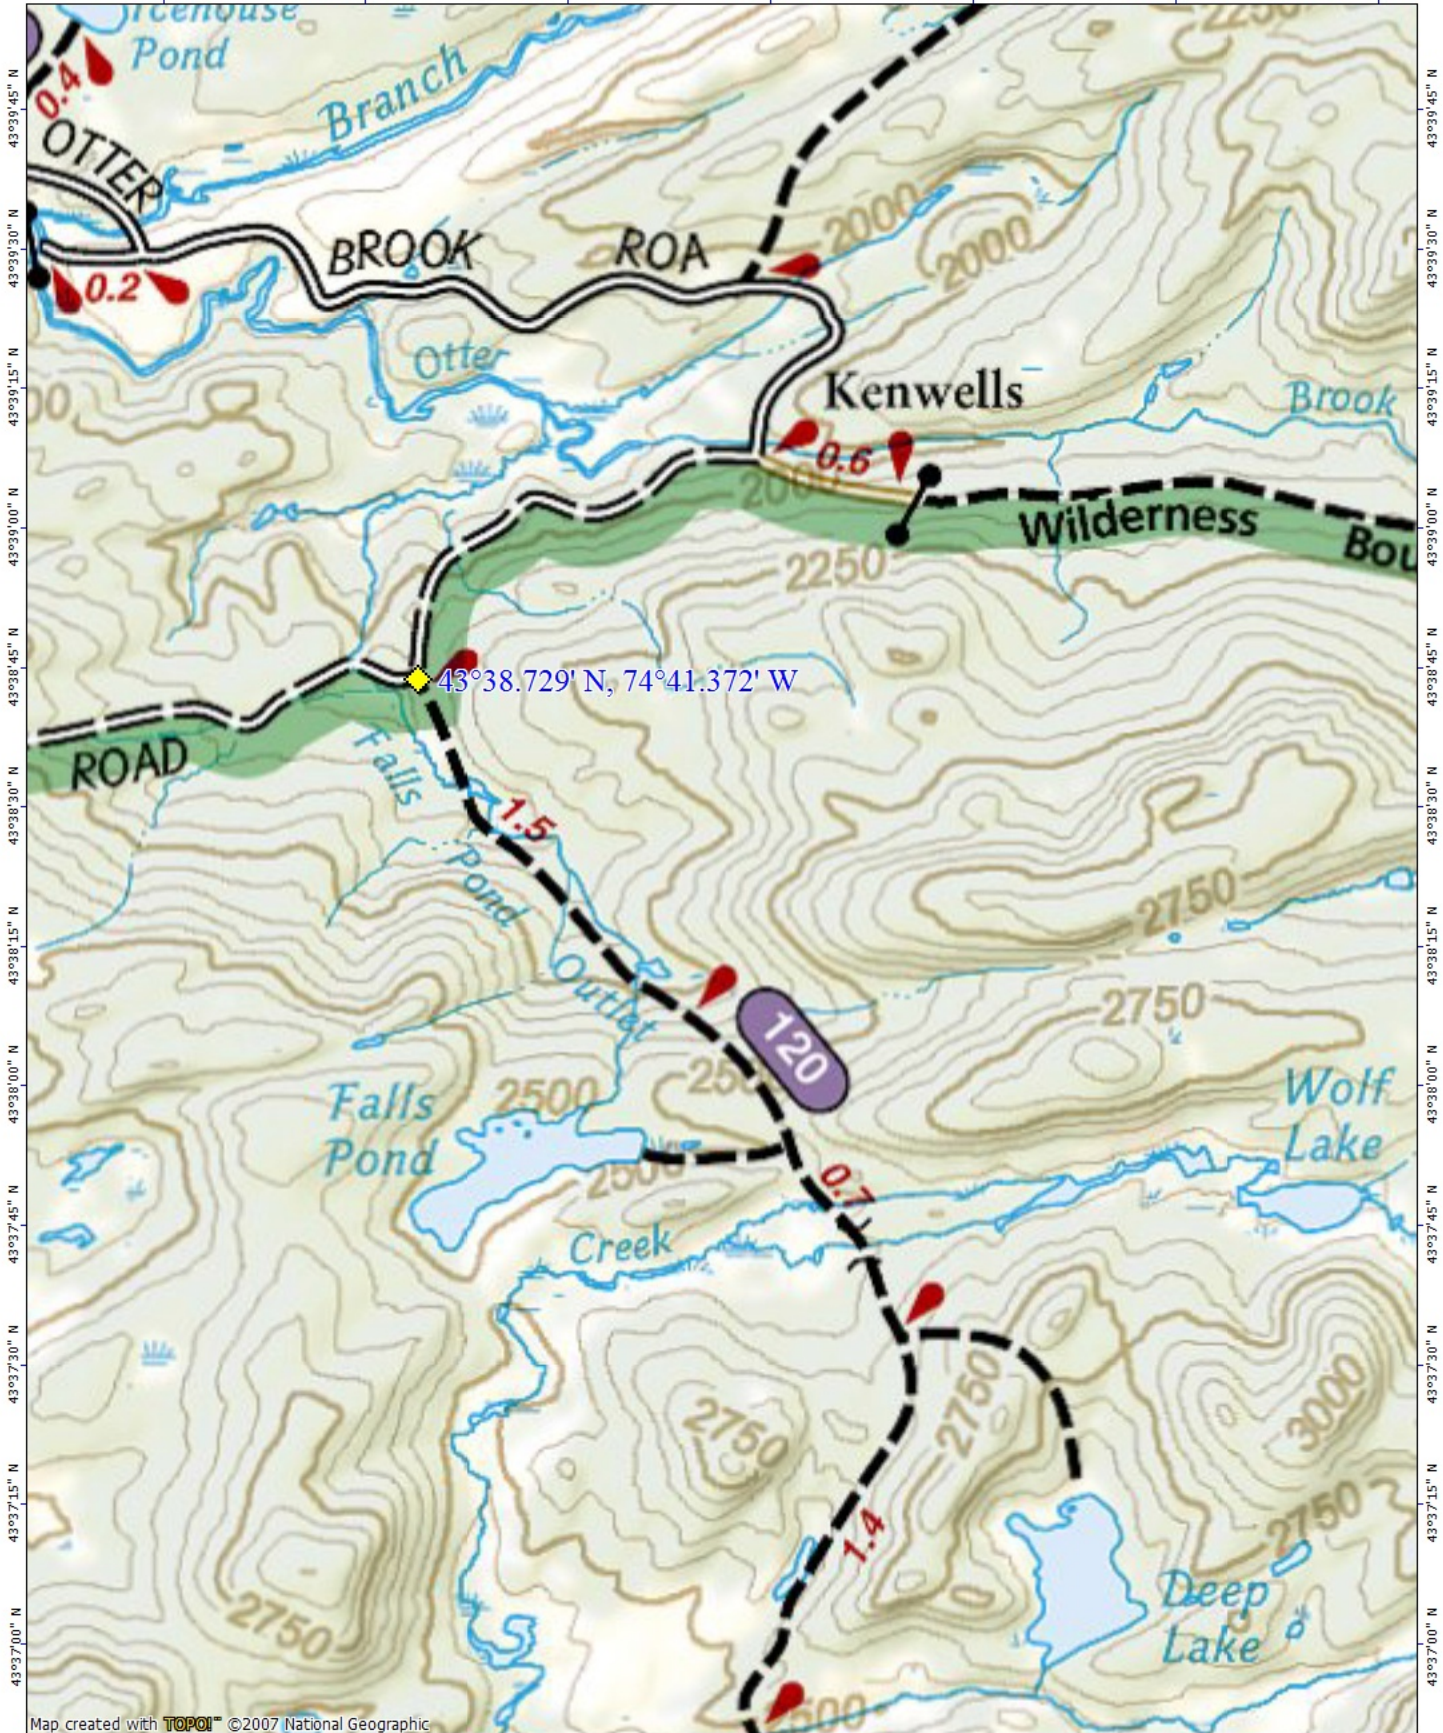

74°42'00" W 74°41'30" W 74°41'00" W 74°40'30" W 74°40'00" W 74°39'30" W WGS84 74°39'00" W

Map created with TOPO! ©2007 National Geographic

MN | TN  
13 1/2°  
08/23/16