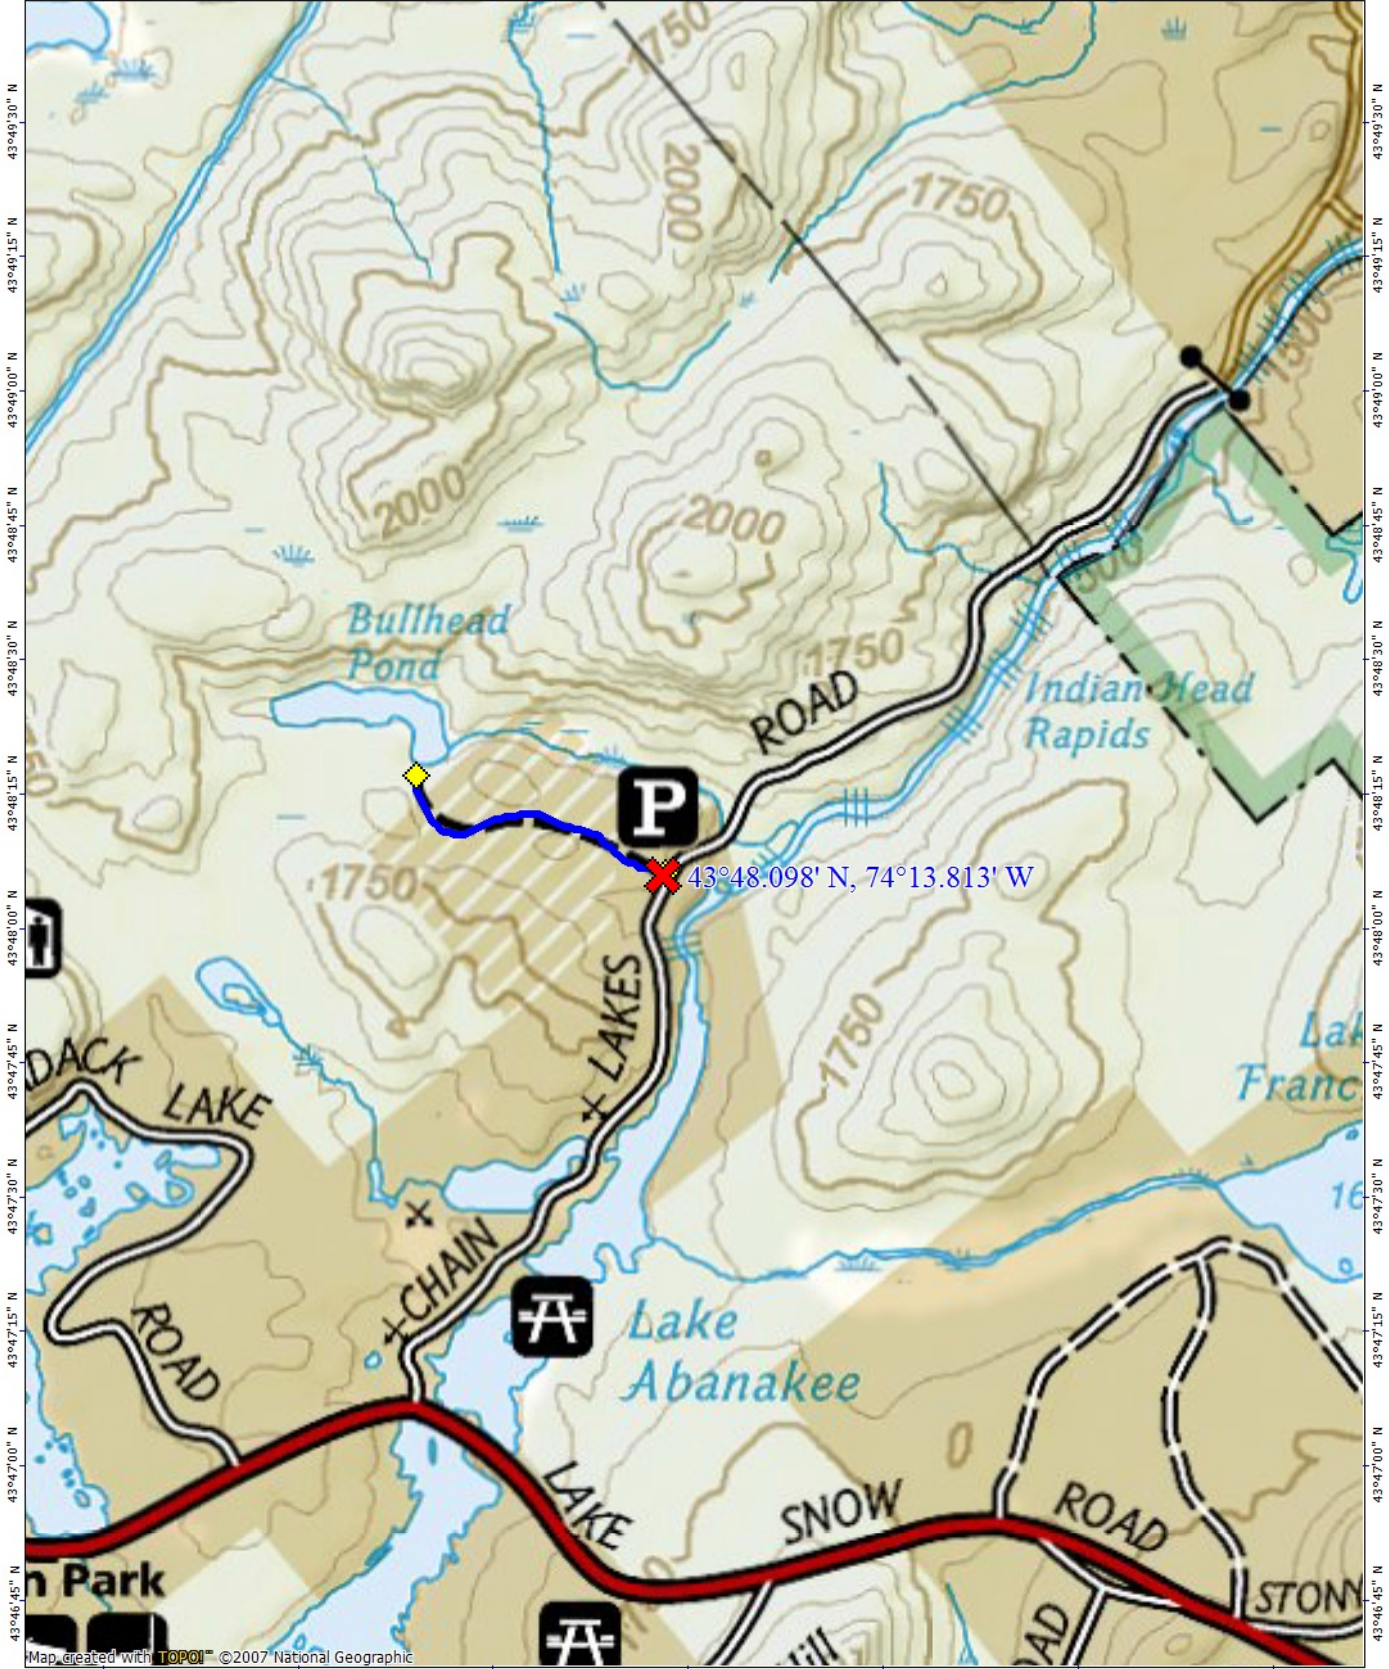

74°15'15" W 74°14'45" W 74°14'15" W 74°13'45" W 74°13'15" W 74°12'45" W WGS84 74°12'15" W

Map created with TOPO! ©2007 National Geographic

MN ★ TN  
13½°  
10/25/15