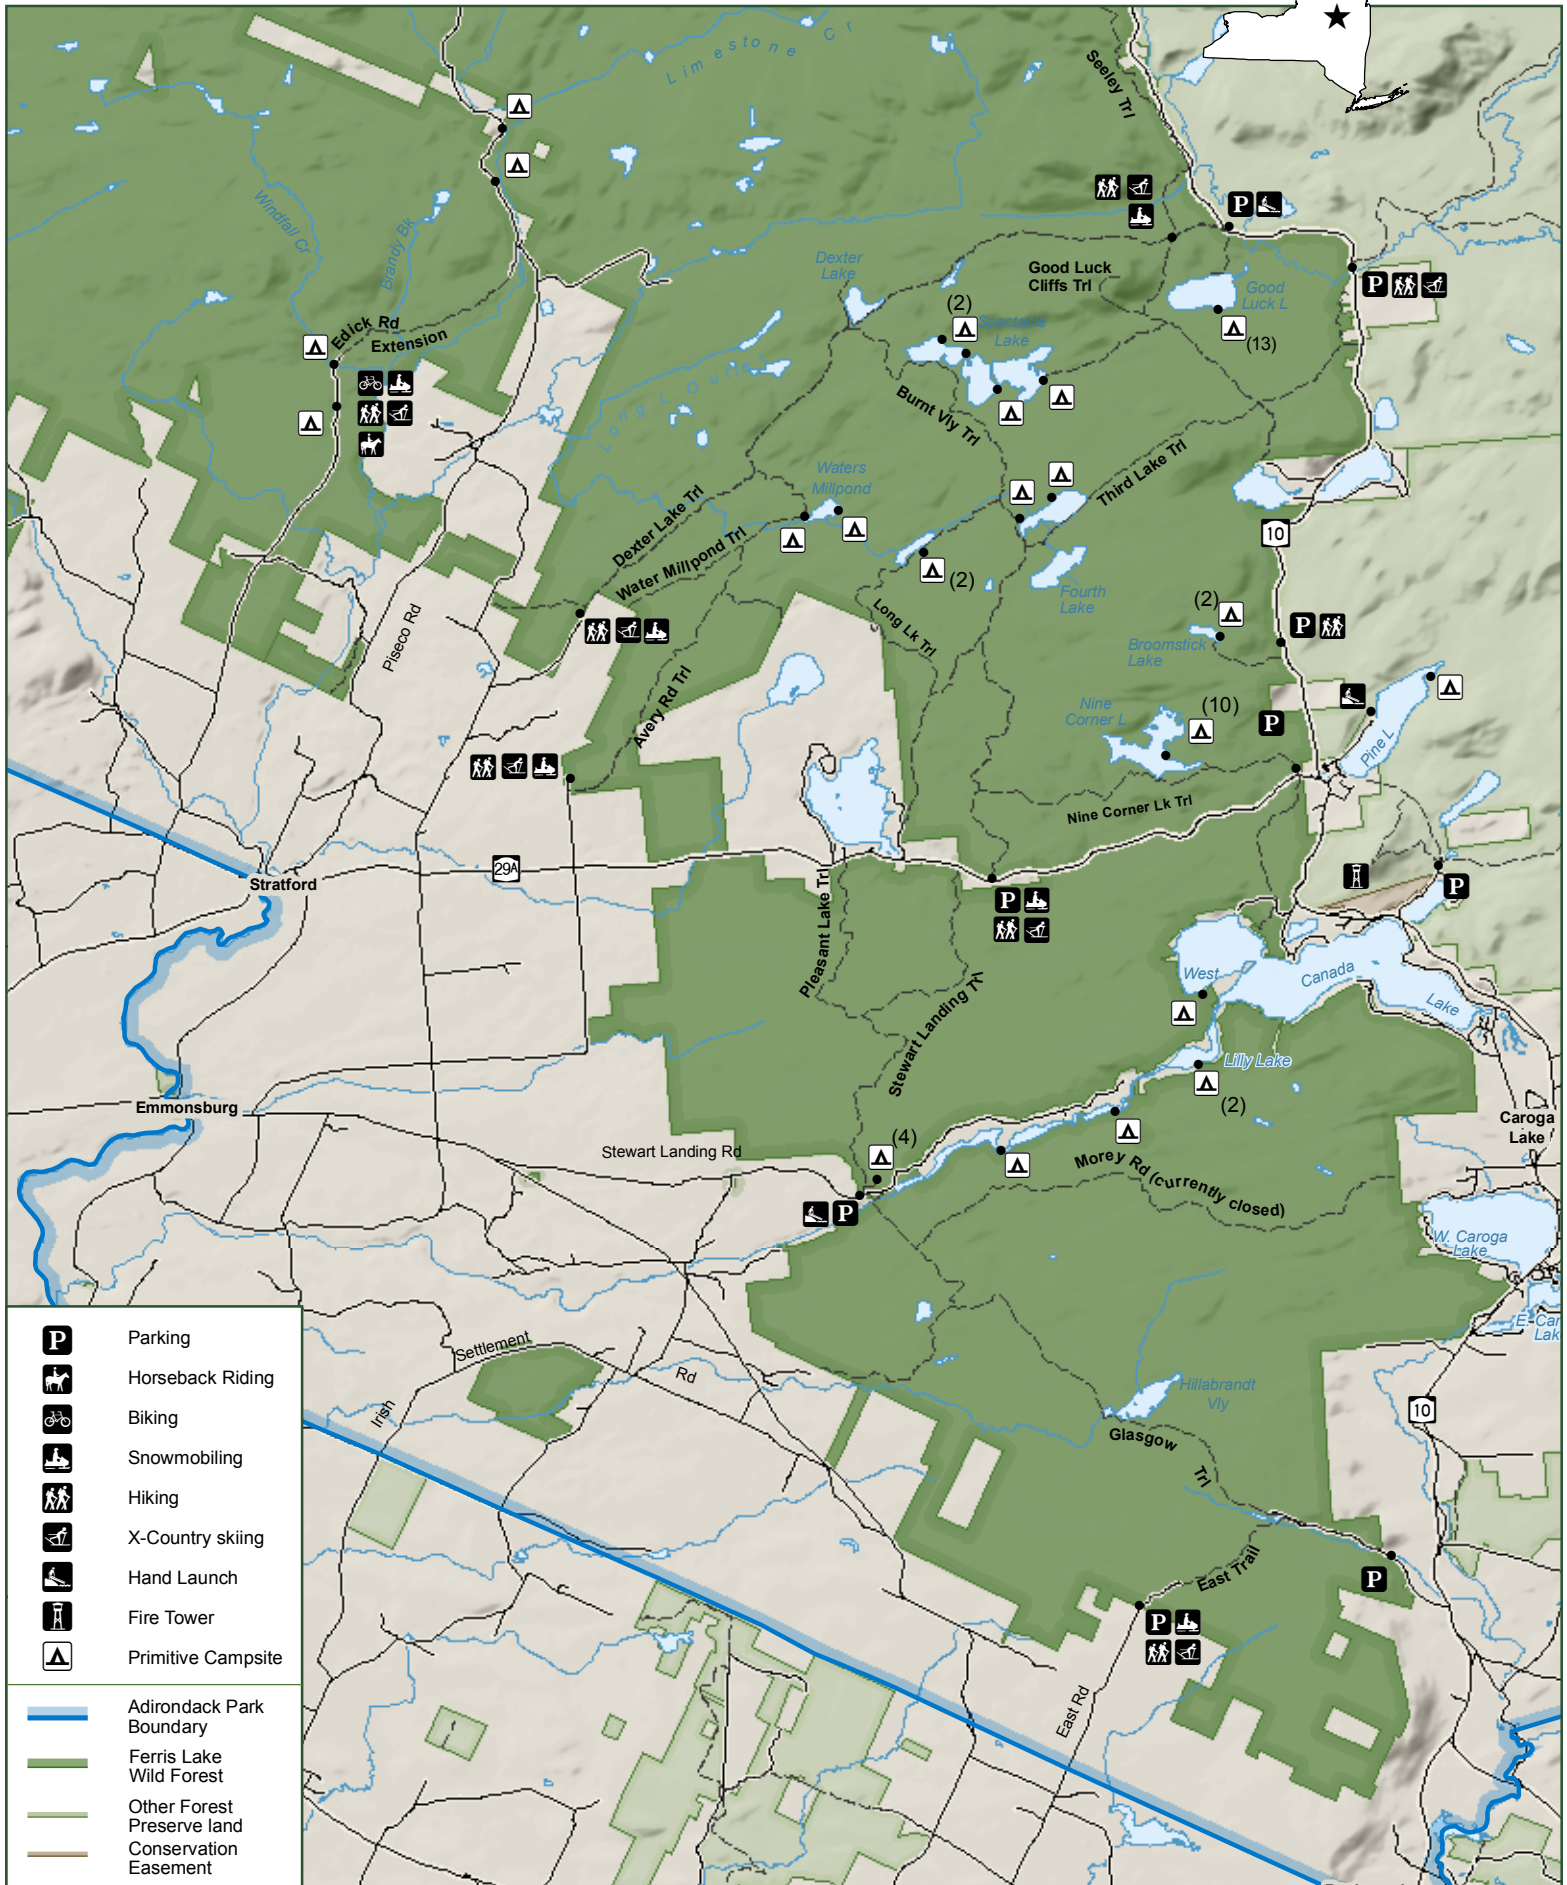

# Ferris Lake Wild Forest - South

	Parking
	Horseback Riding
	Biking
	Snowmobiling
	Hiking
	X-Country skiing
	Hand Launch
	Fire Tower
	Primitive Campsite
	Adirondack Park Boundary
	Ferris Lake Wild Forest
	Other Forest Preserve land
	Conservation Easement